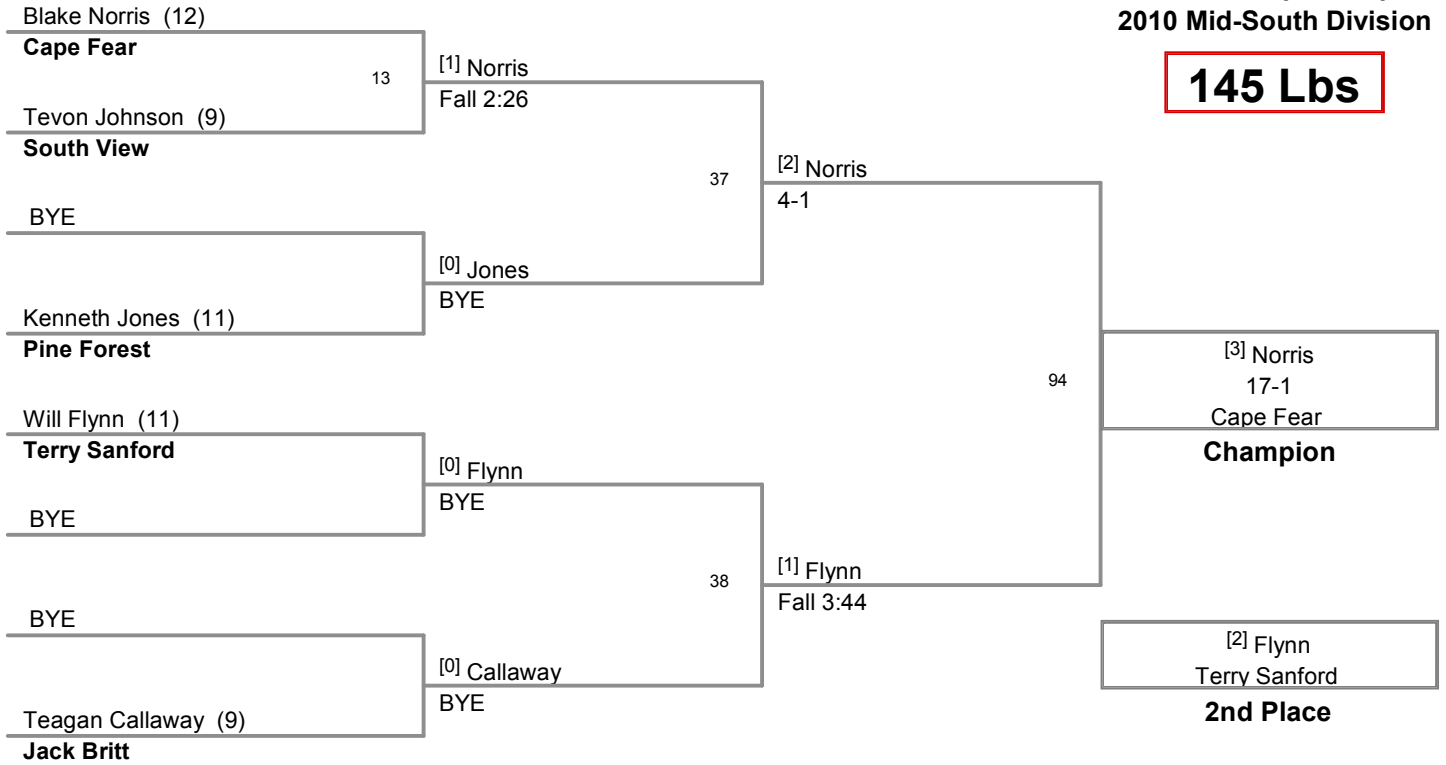

135 Lbs

2010 Championships
2010 Mid-South Division

140 Lbs

2010 Championships
2010 Mid-South Division

145 Lbs

2010 Championships
2010 Mid-South Division

152 Lbs

2010 Championships
2010 Mid-South Division