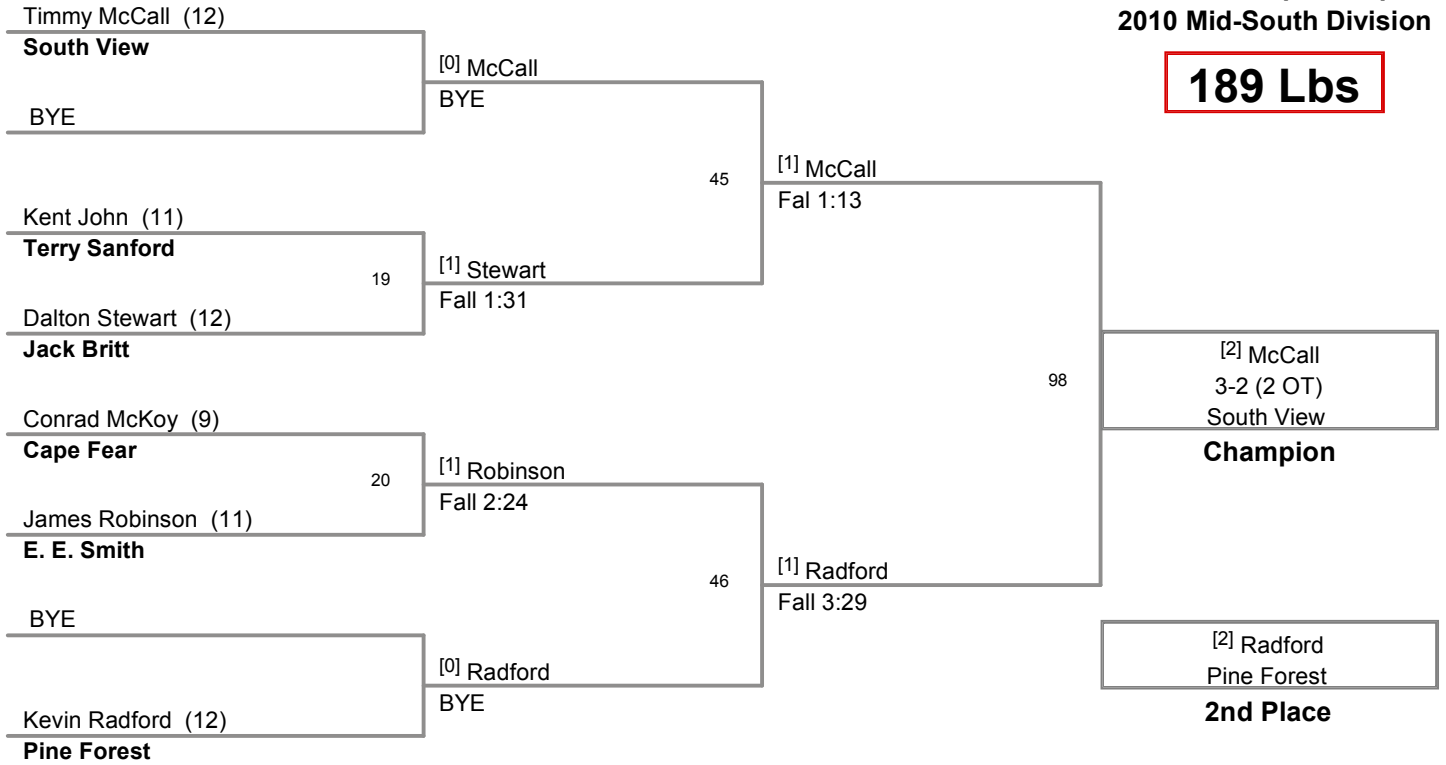

160 Lbs

2010 Championships
2010 Mid-South Division

171 Lbs

2010 Championships
2010 Mid-South Division

189 Lbs

2010 Championships
2010 Mid-South Division

215 Lbs

2010 Championships
2010 Mid-South Division