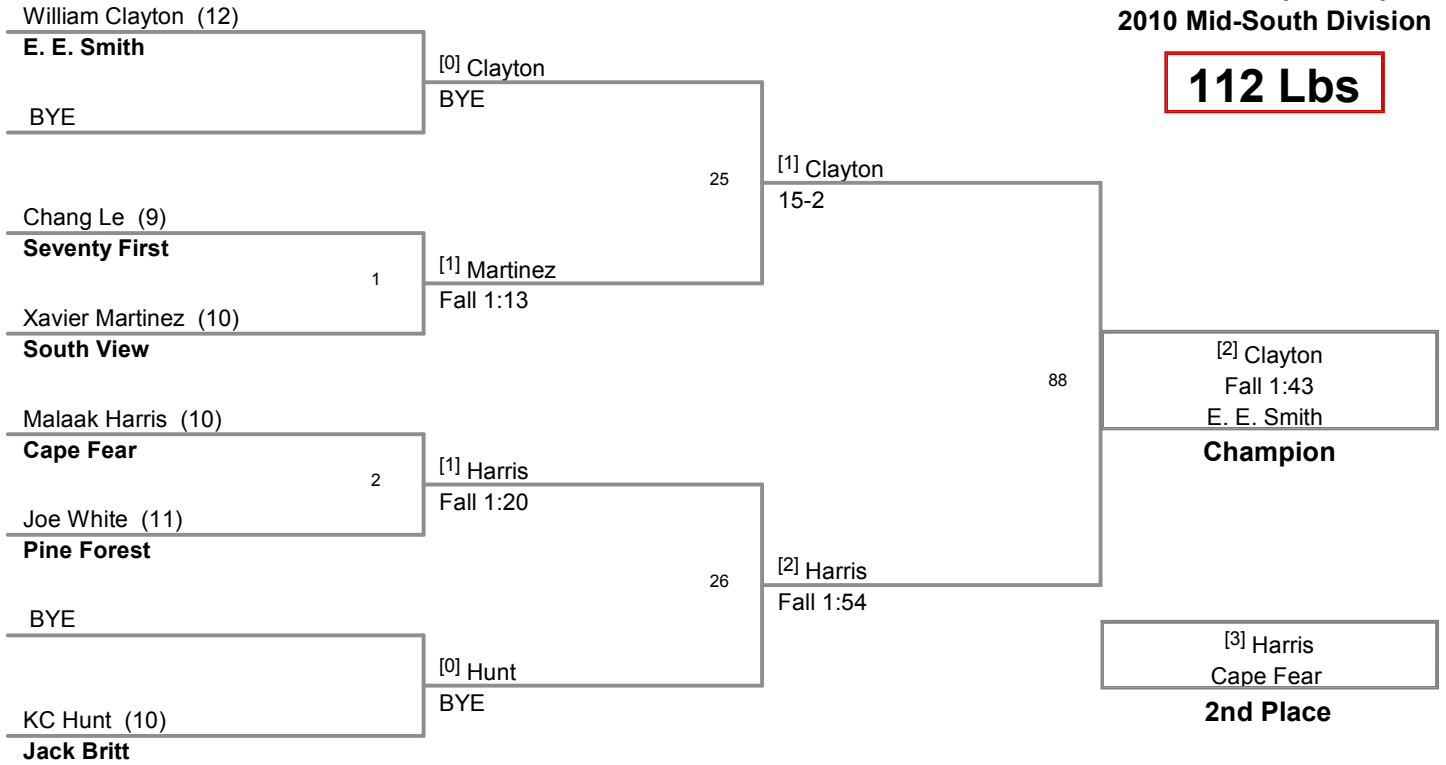

2010 Championships
2010 Mid-South Division

112 Lbs