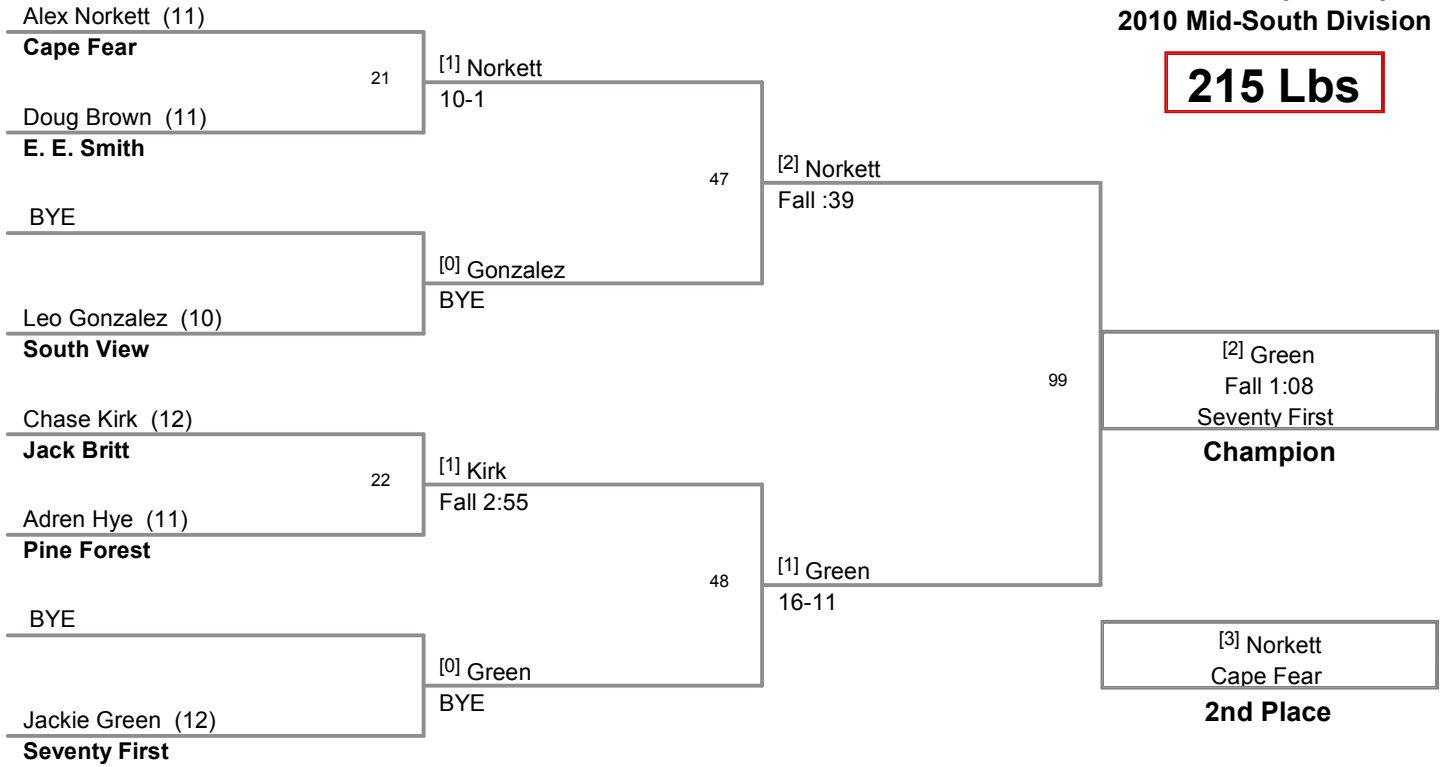

160 Lbs

2010 Championships
2010 Mid-South Division

171 Lbs

2010 Championships
2010 Mid-South Division

189 Lbs

2010 Championships
2010 Mid-South Division

215 Lbs

2010 Championships
2010 Mid-South Division