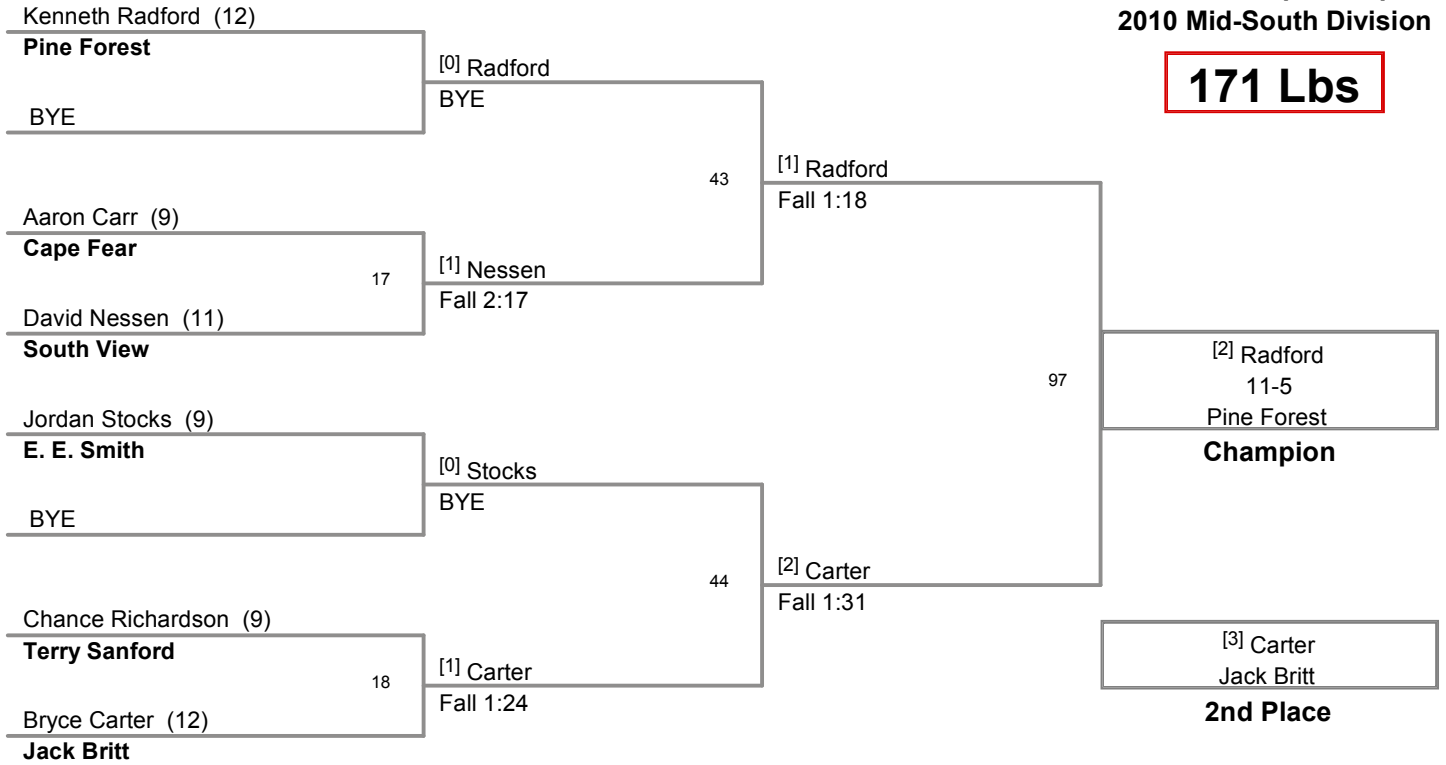

2010 Championships
2010 Mid-South Division

171 Lbs