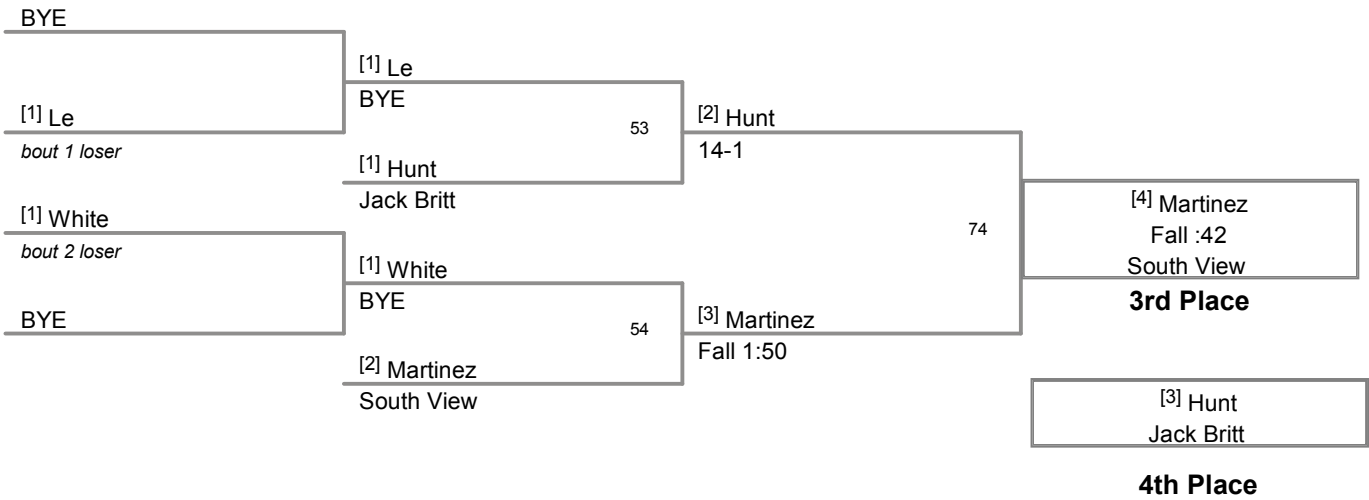

2010 Championships
2010 Mid-South Division

112 Lbs