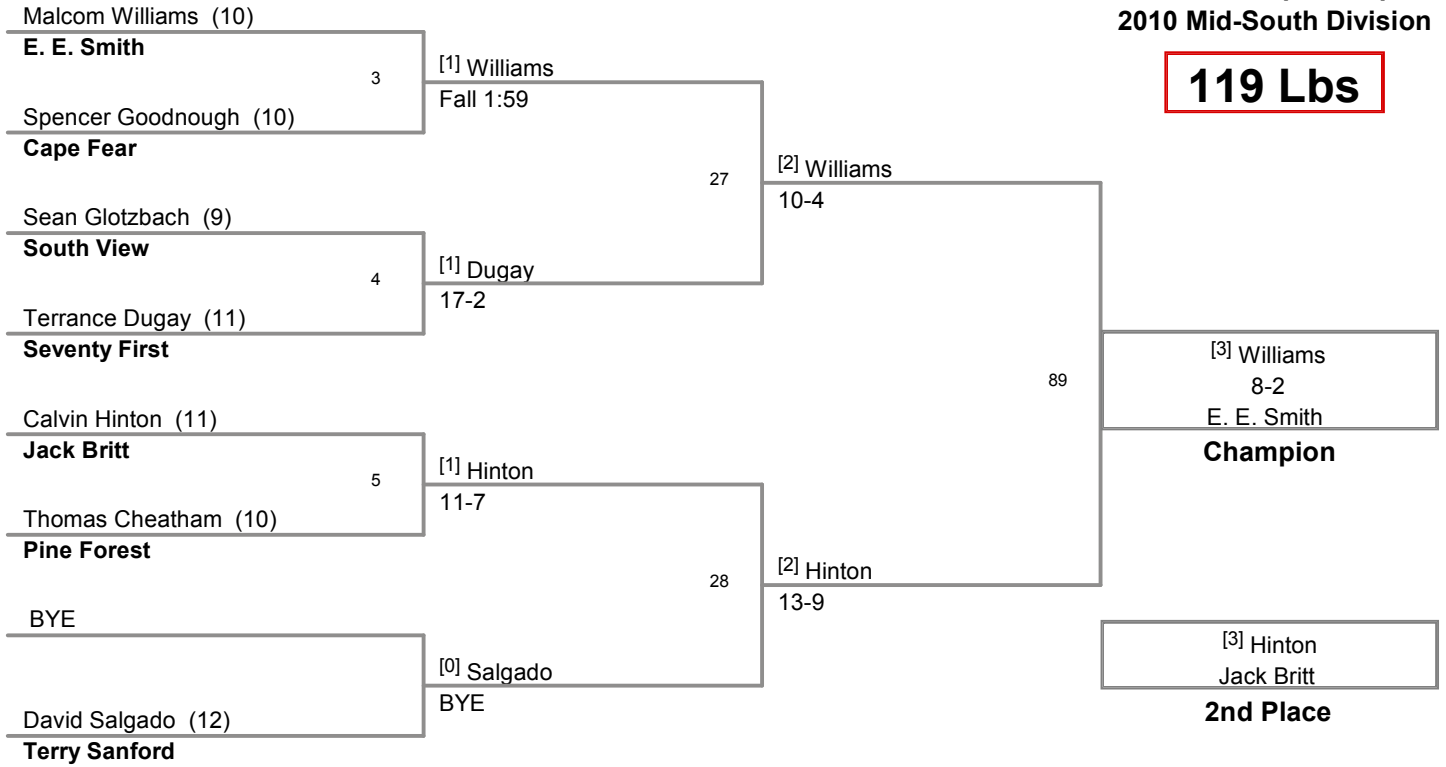

2010 Championships
2010 Mid-South Division

119 Lbs