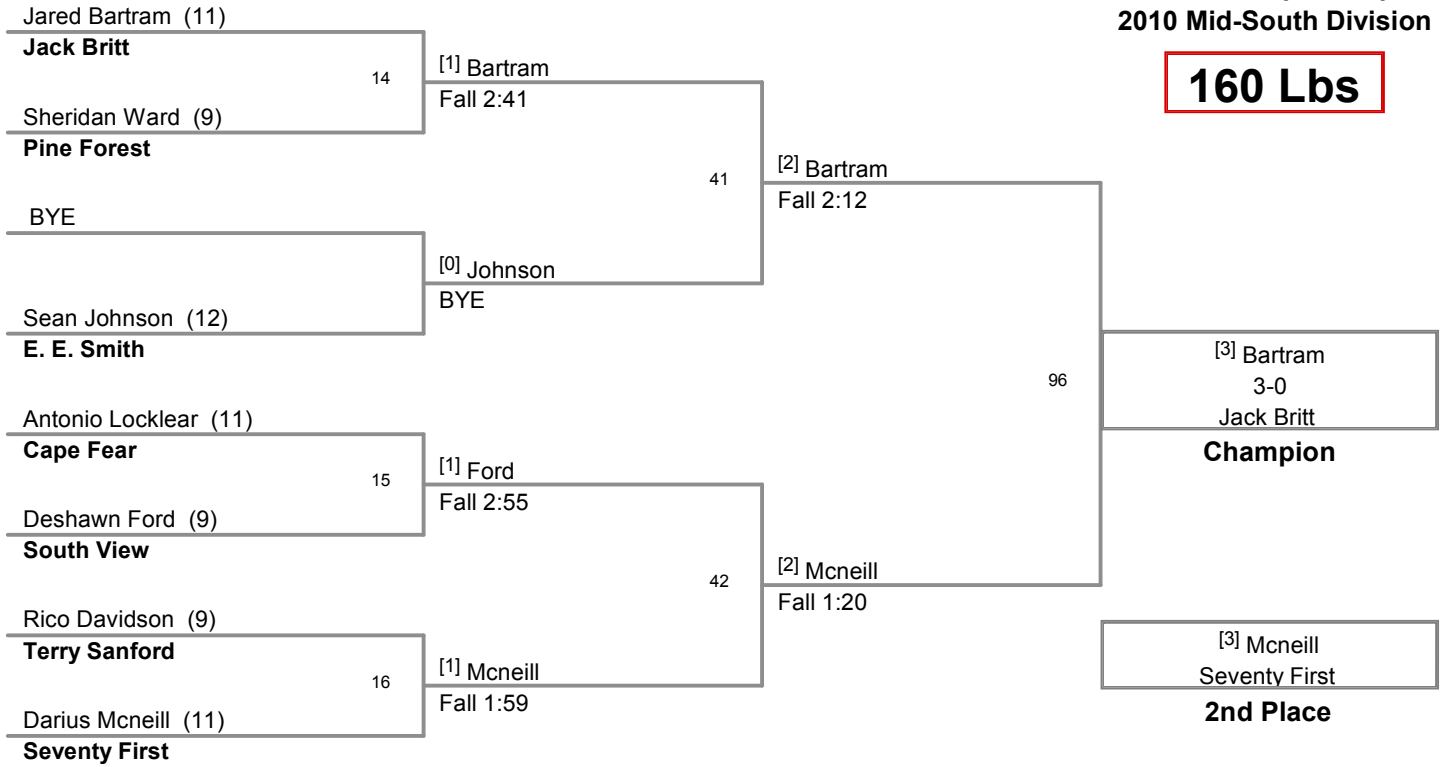

2010 Championships
2010 Mid-South Division

160 Lbs